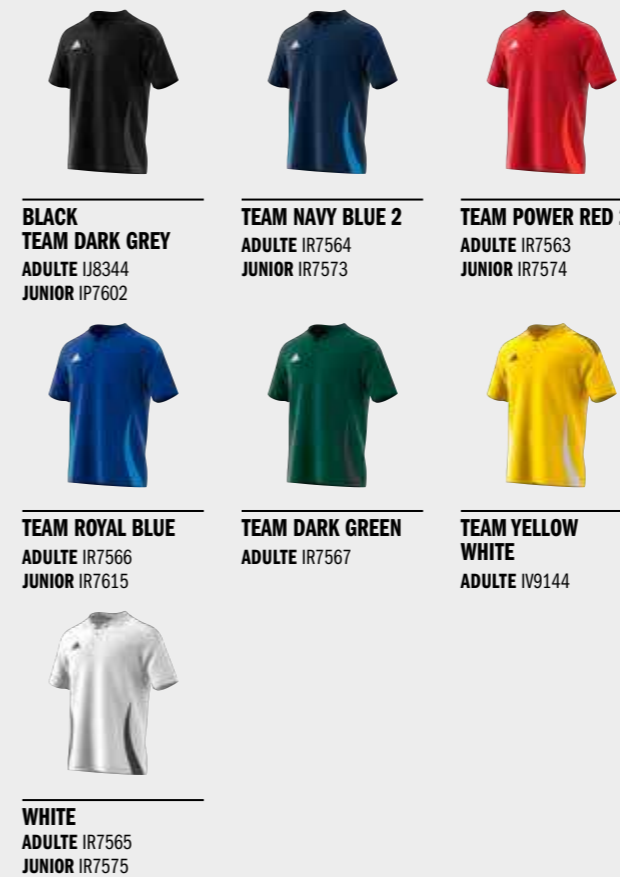

TIRO 24 COMPETITION

PRESENTATION JACKET

TIRO24 C PREJKT
ADULTE 70 €
JUNIOR 60 €

COUPE SLIM
TECHNOLOGIE AEROREADY
MATÉRIEL 100% POLYESTER RECYCLÉ
TAILLES XS, S, M, L, XL, 2XL, 3XL
TAILLES 5/6A, 7/8A, 9/10A, 11/12A, 13/14A, 15/16A

CYCLE DE VIE → FEB 2026

PRESENTATION PANT

TIRO24 CPREPNT
ADULTE 60 €
JUNIOR 45 €

COUPE REGULAR
TECHNOLOGIE AEROREADY
MATÉRIEL 100% POLYESTER RECYCLÉ
TAILLES XS, S, M, L, XL, 2XL, 3XL
TAILLES 5/6A, 7/8A, 9/10A, 11/12A, 13/14A, 15/16A

CYCLE DE VIE → FEB 2026

TIRO 24 COMPETITION

POLO

TIRO24 C POLO
ADULTE 40 €
JUNIOR 35 €

COUPE REGULAR
MATÉRIEL 65% POLYESTER RECYCLÉ / 35% COTON
TAILLES XS, S, M, L, XL, 2XL, 3XL
TAILLES 5/6A, 7/8A, 9/10A, 11/12A, 13/14A, 15/16A

CYCLE DE VIE → FEB 2026

ALL WEATHER JACKET

TIRO24 C AWJKT
ADULTE 80 €
JUNIOR 70 €

COUPE REGULAR
MATÉRIEL 100% POLYESTER RECYCLÉ
TAILLES XS, S, M, L, XL, 2XL, 3XL
TAILLES 5/6A, 7/8A, 9/10A, 11/12A, 13/14A, 15/16A

CYCLE DE VIE → FEB 2026