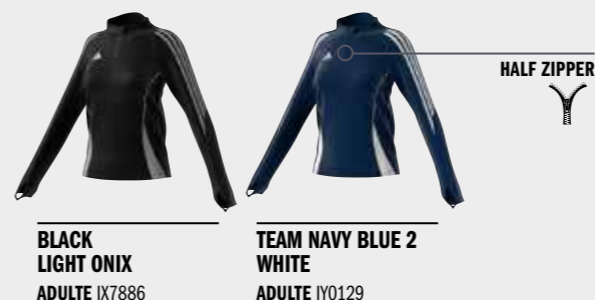

TIRO 24 COMPETITION WINTERIZED

LOGO
TRANSFERT THERMIQUE

POITRINE
ISOLATION BASÉE
SUR L'ANALYSE DU
BODYMAPPING

TAILLE HAUTE ÉLASTIQUE

LOGO
TRANSFERT THERMIQUE

FERMETURES ÉCLAIR AU NIVEAU DES CHEVILLES
POUR UN ENFILAGE ET UN RETRAIT FACILES

COLLECTION CONÇUE EN PARTIE
AVEC DES MATIÈRES RECYCLÉES

PRODUIT SUR L'IMAGE: TIRO 24 COMPETITION WINTERIZED

TIRO 24 COMPETITION WINTERIZED

TOP

TIRO24C WINTOPW ADULTE 70 €

COUPE REGULAR
TECHNOLOGIE AEROREADY WARMING
MATÉRIEL 100% PET-REC
TAILLES 2XS, XS, S, M, L, XL, 2XL

CYCLE DE VIE → FEB 2026

VEST

TIRO24C WINVSTW ADULTE 60 €

COUPE SLIM
MATÉRIEL 100% PET-REC
TAILLES 2XS, XS, S, M, L, XL, 2XL

CYCLE DE VIE → FEB 2026

PANT

TIRO24C WINPTW ADULTE 65 €

COUPE REGULAR
TECHNOLOGIE AEROREADY WARMING
MATÉRIEL 100% PET-REC
TAILLES 2XS, XS, S, M, L, XL, 2XL

CYCLE DE VIE → FEB 2026

TIRO 24 WINTERIZED

TOP

TIRO24 WINTOP W ADULTE 50 €

COUPE SLIM
TECHNOLOGIE AEROREADY WARMING
MATÉRIEL 100% PET-REC
TAILLES 2XS, XS, S, M, L, XL, 2XL

CYCLE DE VIE → FEB 2026

PANT

TIRO24 WINPNT W ADULTE 50 €

COUPE REGULAR
TECHNOLOGIE AEROREADY WARMING
MATÉRIEL 100% POLYESTER RECYCLÉ
TAILLES 2XS, XS, S, M, L, XL, 2XL

CYCLE DE VIE → FEB 2026